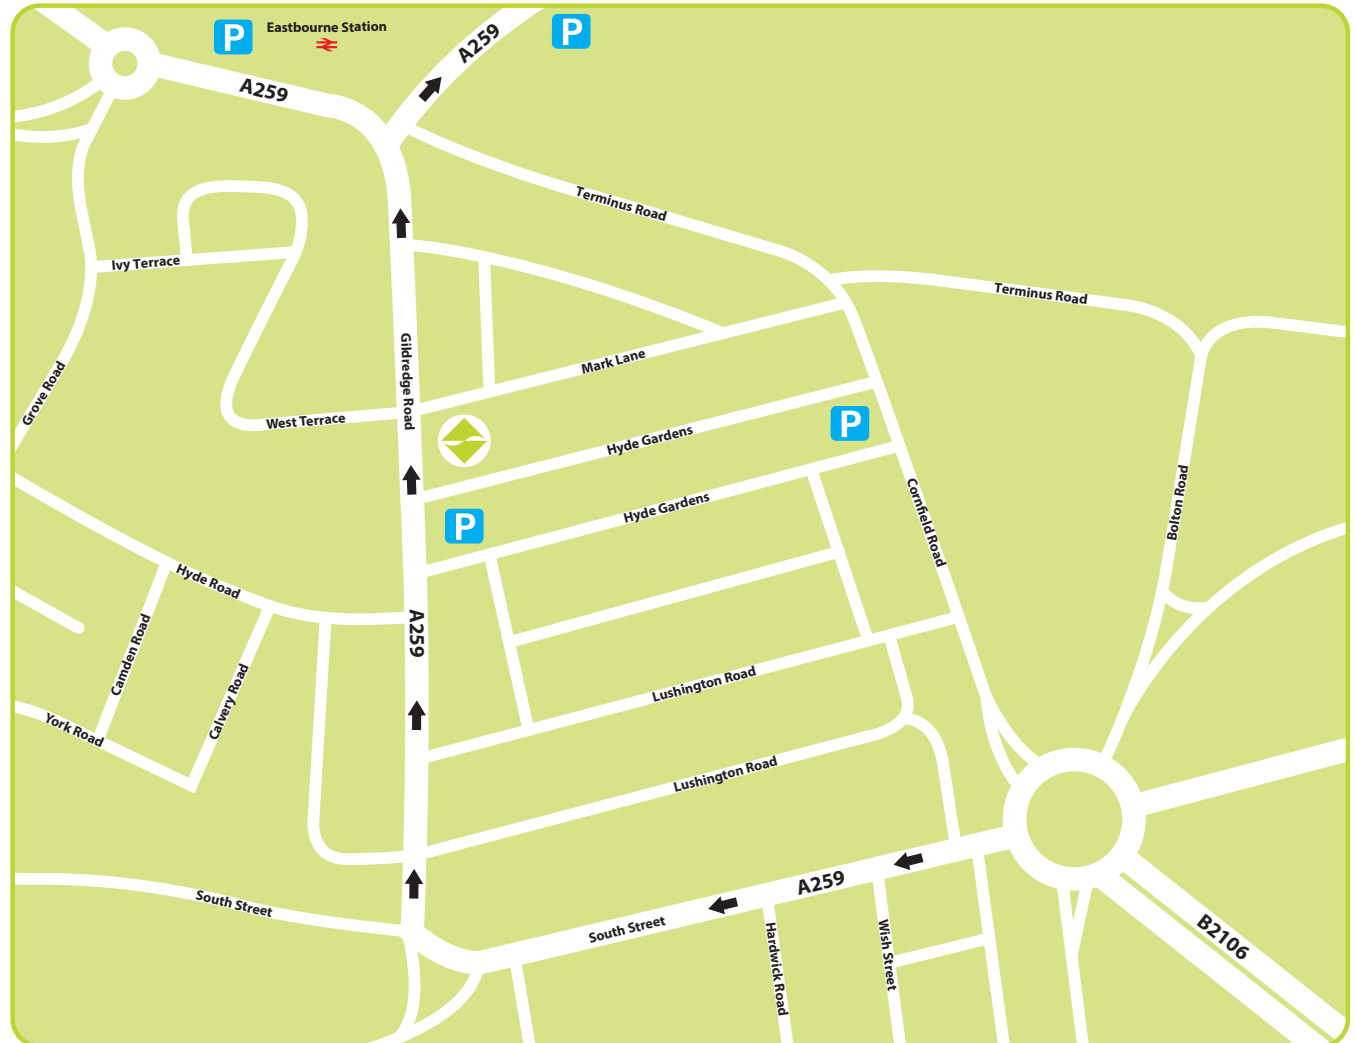

## From M25

Leave the motorway at junction 6 (signed East Grinstead, Eastbourne & A22). Join the A22 and continue for 37 miles for Eastbourne, until the Cophall roundabout junction, north of Polegate. At this roundabout, take the first exit on to the A27. Continue to the next roundabout junction and take the second exit, re-joining the A22. Remain on the A22 towards Eastbourne town centre. Join the A259 (Upperton Road) and continue to the Station roundabout. Turn right onto Grove Road. Turn left onto South Street. Turn left onto the A259 (Gildredge Road). We are located on the right hand side of the road.

## By Rail

Eastbourne is served by trains from Brighton, Hastings, Ashford International and from London Waterloo and Victoria stations.

We are a short walk from the station.

20 Gildredge Road, Eastbourne, East Sussex, BN21 4RP