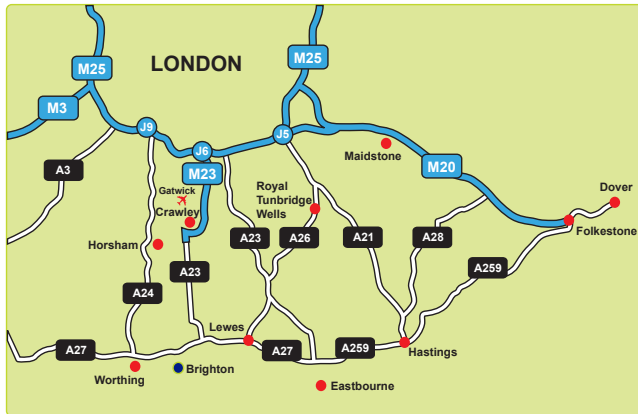

## From M25

Leave the motorway at junction 6 (signed East Grinstead, Eastbourne & A22). Join the A22 and continue for 37 miles for Eastbourne, until the Cophall roundabout junction, north of Polegate. At this roundabout, take the first exit on to the A27. Continue to the next roundabout junction and take the second exit, re-joining the A22. Remain on the A22 towards Eastbourne town centre. Join the A259 (Upperton Road) and continue to the Station roundabout. Turn right onto Grove Road. Turn left onto South Street. Turn left onto the A259 (Gildredge Road). We are located on the right hand side of the road.

## By Rail

Eastbourne is served by trains from Brighton, Hastings, Ashford International and from London Waterloo and Victoria stations.

We are a short walk from the station.

20 Gildredge Road, Eastbourne, East Sussex, BN21 4RP