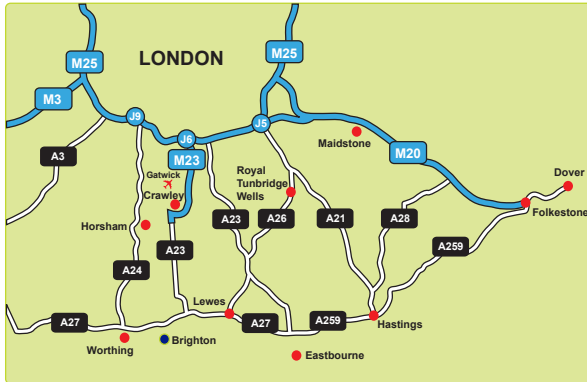

Brighton Office

By Car

Follow the A23 into Brighton until you reach the seafront. Turn right onto Grand Junction Road and The Lanes car park is 400m on your right. When parked, return to Old Steine, our office is near the top of Pool Valley.

By Rail

Brighton is the nearest mainline station and is only 14-minute walk from the office.

Walk south down Queens Road and then turn left onto North Street. At the junction with Old Steine, turn right and walk 200m south to our office.