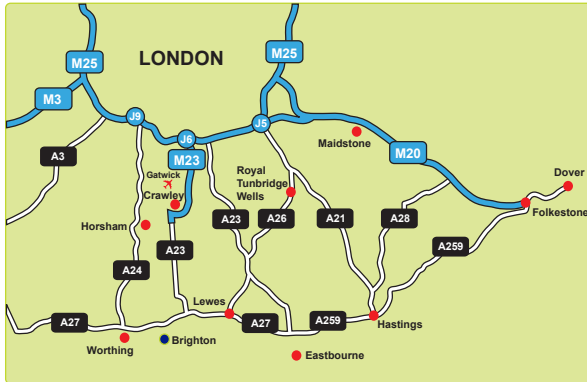

Brighton Office

By Car

Follow the main A23 into Brighton, at Marlborough Place turn right onto Church Street. The Brighton Theatre car park is on the left.

Once parked, continue east down Church Street. Jubilee Street is on the left. Our office is opposite My Brighton Hotel.

By Rail

Brighton is the nearest mainline station, we are a 10-minute walk from the station.

Walk south down Queens Road. Turn left onto North Road then turn right onto Jubilee Street. Our office is opposite My Brighton Hotel.